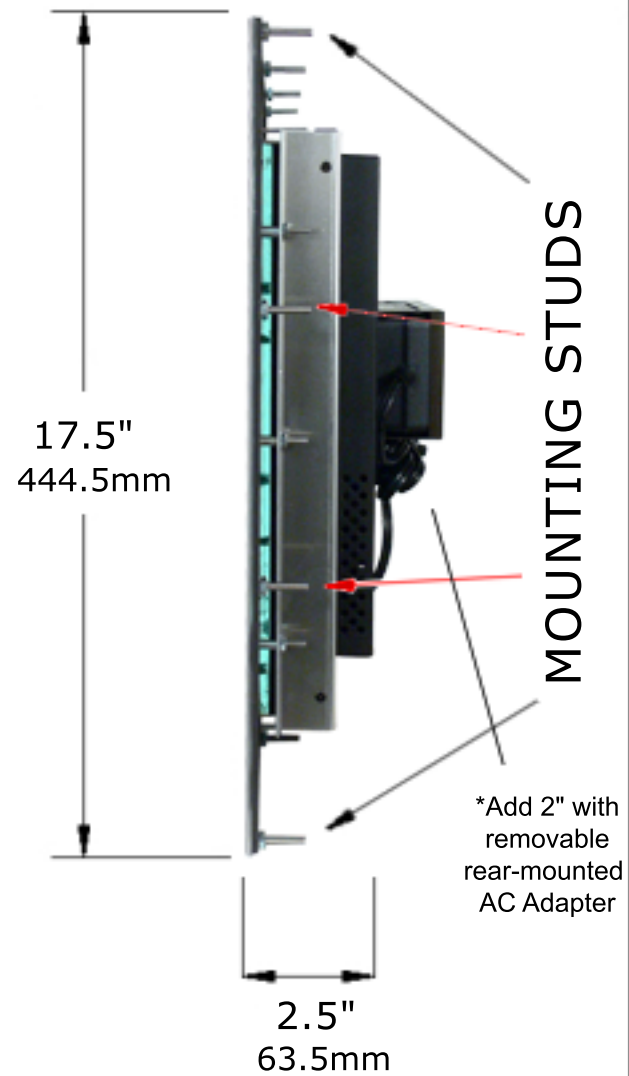

FRONT VIEW

*All dimensions shown in
Inches and in Millimeters*

SIDE VIEW

Model #	SV-1900LED-PM-HB	Page 1 of 1
Scale	Not to Scale	
Date	December 9, 2010	
Drawn by	Andrew Pakula	
Drawing #	DWG-5045-REV-00-SV1900LED-PM-HB	